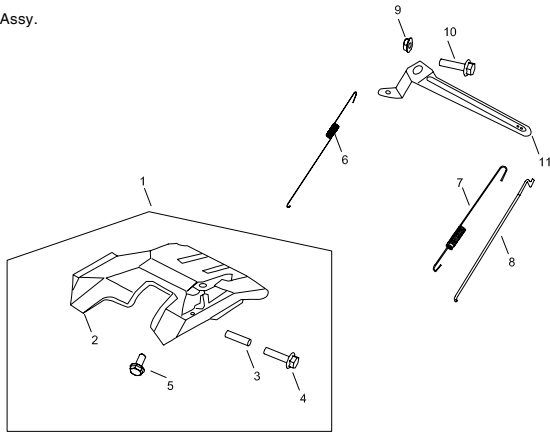

7500W Generator

Control Assy.

M

APA Part No.	Description
APG3075-M-01-JD	CONTROL ASSY
APG3075-M-02-JD	CONTROL BASE COMP
APG3075-M-03-JD	CONTROL ADJUSTING SPRING
APG3075-M-04-JD	PAN SCREW (M5 X 34)
APG3075-M-05-JD	FLANGE BOLT (M6 X 14)
APG3075-M-06-JD	GOVERNOR SPRING
APG3075-M-07-JD	THROTTLE RETURN SPRING
APG3075-M-08-JD	GOVERNOR ROD
APG3075-M-09-JD	FLANGE NUT (M6)
APG3075-M-10-JD	GOVERNOR ARM BOLT (M6)
APG3075-M-11-JD	CONTROL ARM

45