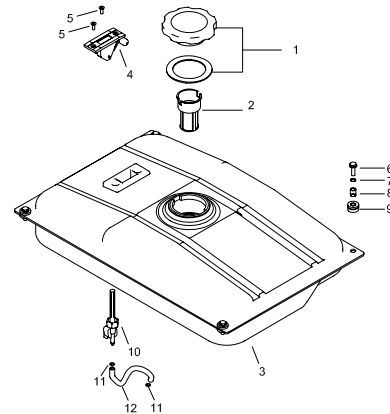

7500W Generator

Fuel Tank Assy.

P

APA Part No.	Description
APGG7500-P-01-JD	FUEL FILLER CAP COMP
APGG7500-P-02-JD	FUEL FILTER
APGG7500-P-03-JD	FUEL TANK COMP
APGG7500-P-04-JD	FUEL METER ASSY
APGG7500-P-05-JD	FLAT SCREW
APGG7500-P-06-JD	FLANGE BOLT
APGG7500-P-07-JD	AIR DUCT WASHER
APGG7500-P-08-JD	TANK CUSHION COLLAR
APGG7500-P-09-JD	CONTROL BOX RUBBER
APGG7500-P-10-JD	FUEL TANK JOINT
APGG7500-P-11-JD	TUBE CLIP
APGG7500-P-12-JD	FUEL TUBE

48