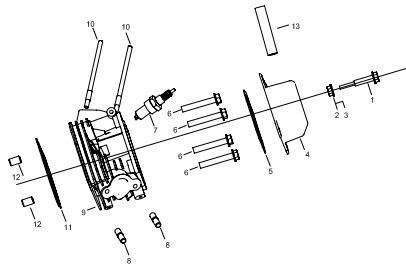

## 7500W Generator

Cylinder head system assy.

**A**

APA Part No.	Description
APG3075-A-01-JD	HEAD COVER COMP. BOLT
APG3075-A-02-JD	HEAD COVER WASHER COMP
APG3075-A-03-JD	WASHER COVER PACKING
APG3075-A-04-JD	HEAD COVER COMP
APG3075-A-05-JD	HEAD COVER PACKING
APG3075-A-06-JD	FLANGE BOLT (M10X 80)
APG3075-A-07-JD	SPARK PLUG
APG3075-A-08-JD	EXHAUST PIPE STUD BOLT
APG3075-A-09-JD	CYLINDER HEAD COMP
APG3075-A-10-JD	CARBURETOR STUD BOLT
APG3075-A-11-JD	CYLINDER HEAD SEALING PAD
APG3075-A-12-JD	DOWEL PIN ( $\phi 10 \times \phi 12 \times 20$ )
APG3075-A-13-JD	AIR CLEANER STAY

## 7500W Generator

Cylinder barrel

**B**

APA Part No.	Description
APG3075-B-01-JD	FLANGE BOLT (M6X 14)
APG3075-B-02-JD	OIL LEVEL SWITCH ASSY
APG3075-B-03-JD	O-RING (14mm)
APG3075-B-04-JD	FLANGE NUT (M10)
APG3705-B-05-JD	CRANK CASE
APG3075-B-06-JD	BALL BEARING (6207)
APG3075-B-07-JD	WASHER( $\phi 8.3 \times \phi 17 \times 1$ )
APG3075-B-08-JD	LOCK PIN (10 mm)
APG3075-B-09-JD	GOVERNOR ARM SHAFT
APG3075-B-10-JD	OIL SEAL ( $\phi 8 \times \phi 14 \times 5$ )
APG3075-B-11-JD	DRAIN PLUG WASHER (12mm)
APG3075-B-12-JD	DRAIN PLUG BOLT
APG3075-B-13-JD	OIL SEAL ( $\phi 35 \times \phi 52 \times 8$ )
APG3075-B-14-JD	OIL PROTECTOR
APG3075-B-15-JD	FLANGE BOLT