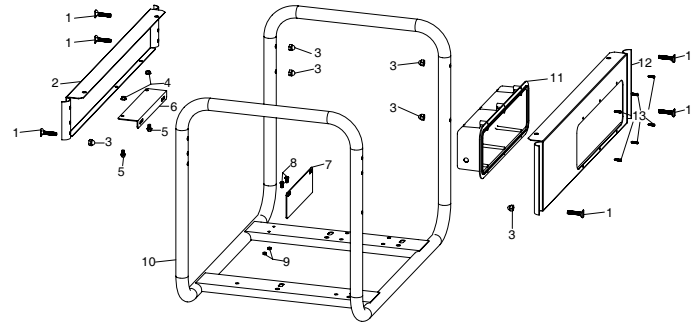

7500W Generator

Frame Comp Assy.

APA Part No.	Description
APGG7500-R-01-JD	BOLT
APGG7500-R-02-JD	REAR COVER
APGG7500-R-03-JD	NUT
APGG7500-R-04-JD	FLANGE NUT
APGG7500-R-05-JD	FLANGE BOLT
APGG7500-R-06-JD	MUFFLER SUPPORTER(UPPER)
APGG7500-R-07-JD	MUFFLER SUPPORTER(NETHER)
APGG7500-R-08-JD	BOLT
APGG7500-R-09-JD	NUT
APGG7500-R-10-JD	GENERATOR FRAME
APGG7500-R-11-JD	CONTROL PANEL BOX
APGG7500-R-12-JD	FRONT COVER
APGG7500-R-13-JD	SCREW

50