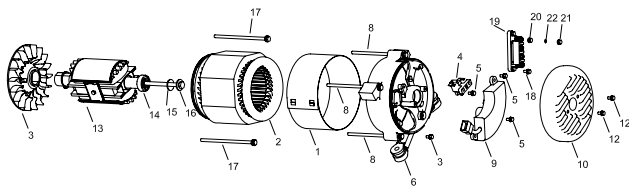

7500W Generator

Generator

APA Part No.	Description
APG3075-S-01-JD	STATOR COVER
APG3075-S-02-JD	STATORASSY
APG3075-S-03-JD	COOLING FAN
APG3075-S-04-JD	BRUSH ASSY.
APG3075-S-05-JD	TAPPING SCREW
APG3075-S-06-JD	RR HOUSING
APG3075-S-07-JD	PAN SCREW
APG3075-S-08-JD	FLANGE BOLT (M6X 179)
APG3075-S-09-JD	AUTO VOLTAGE REG. ASSY
APGG7500-S-10-JD	GENERATOR COVER
APG3075-S-11-JD	CABLE TIE
APG3075-S-12-JD	FLANGE BOLT
APG3075-S-13-JD	ROTOR COMP
APG3075-S-14-JD	BEARING ASSY
APG3075-S-15-JD	PLAIN WASHER
APG3075-S-16-JD	FLANGE BOLT (M10)
APG3075-S-17-JD	FLANGE BOLT (M5)

51

7500W Generator

Generator

APA Part No.	Description
APG3075-S-18-JD	HEX.BOLT (M5 X 20)
APG3075-S-19-JD	VOLT CHANGE TERMINAL BR-AC-W
APG3075-S-20-JD	PLAIN WASHER (5mm)
APG3075-S-21-JD	HEX. NUT (M5)
APG3075-S-22-JD	SPRING WASHER (5mm)
APG3075-S-23-JD	CRANK CASE GROMMET

52