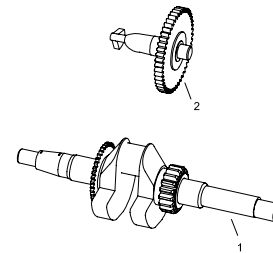

7500W Generator

Crankshaft assy.

D

APA Part No.	Description
APG3075-D-01-JD	CRANKSHAFT COMP
APG3075-D-02-JD	BALANCER WEIGHT

36