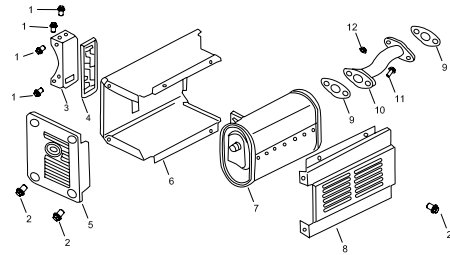

7500W Generator

Muffler Assy.

N

APA Part No.	Description
APG3075-N-01-JD	FLANGE BOLT (M8 X 16)
APG3075-N-02-JD	FLANGE BOLT (M6 X 12)
APG3075-N-03-JD	MUFFLER STAY COMP
APG3075-N-04-JD	MUFFLER PROTECTOR SEAL
APG3075-N-05-JD	MUFFLER SIDE PROTECTOR
APG3075-N-06-JD	MUFF. INNER PROTECTOR COMP
APG3075-N-07-JD	MUFFLER COMP
APG3075-N-08-JD	MUFF. OUTER PROTECTOR COMP
APG3075-N-09-JD	EX. PIPE GASKET
APG3075-N-10-JD	EX PIPE COMP
APG3075-N-11-JD	FLANGE BOLT (M8 X 25)
APG3075-N-12-JD	FLANGE NUT (M8)

46