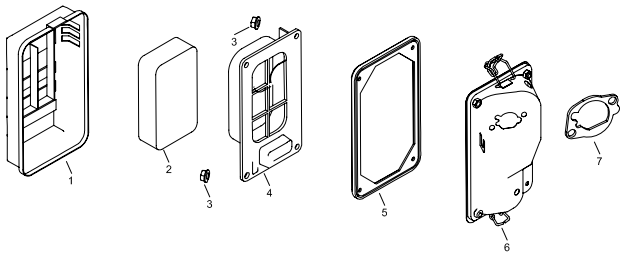

7500W Generator

Air Cleaner

O

APA Part No.	Description
APG3075-O-01-JD	AIR CLEANER COVER COMP
APG3075-O-02-JD	AIR CLEANER ELEMENT
APG3075-O-03-JD	FLANGE NUT (M5)
APG3075-O-04-JD	AIR CLEANER SEPARATOR
APG3075-O-05-JD	AIR CLEANER SEAL
APG3075-O-06-JD	AIR CLEANER CASE COMP
APG3075-O-07-JD	BREATHER GASKET

47