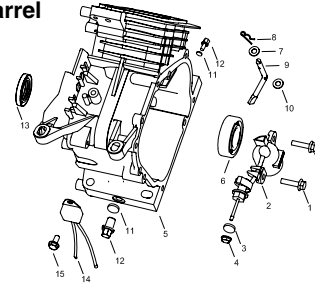

## 7500W Generator

Cylinder head system assy.

**A**

APA Part No.	Description
APG3075-A-01-JD	HEAD COVER COMP. BOLT
APG3075-A-02-JD	HEAD COVER WASHER COMP
APG3075-A-03-JD	WASHER COVER PACKING
APG3075-A-04-JD	HEAD COVER COMP
APG3075-A-05-JD	HEAD COVER PACKING
APG3075-A-06-JD	FLANGE BOLT (M10X 80)
APG3075-A-07-JD	SPARK PLUG
APG3075-A-08-JD	EXHAUST PIPE STUD BOLT
APG3075-A-09-JD	CYLINDER HEAD COMP
APG3075-A-10-JD	CARBURETOR STUD BOLT
APG3075-A-11-JD	CYLINDER HEAD SEALING PAD
APG3075-A-12-JD	DOWEL PIN ( $\phi 10 \times \phi 12 \times 20$ )
APG3075-A-13-JD	AIR CLEANER STAY

## 7500W Generator

Cylinder barrel

**B**

APA Part No.	Description
APG3075-B-01-JD	FLANGE BOLT (M6X 14)
APG3075-B-02-JD	OIL LEVEL SWITCH ASSY
APG3075-B-03-JD	O-RING (14mm)
APG3075-B-04-JD	FLANGE NUT (M10)
APG3705-B-05-JD	CRANK CASE
APG3075-B-06-JD	BALL BEARING (6207)
APG3075-B-07-JD	WASHER( $\phi 8.3 \times \phi 17 \times 1$ )
APG3075-B-08-JD	LOCK PIN (10 mm)
APG3075-B-09-JD	GOVERNOR ARM SHAFT
APG3075-B-10-JD	OIL SEAL ( $\phi 8 \times \phi 14 \times 5$ )
APG3075-B-11-JD	DRAIN PLUG WASHER (12mm)
APG3075-B-12-JD	DRAIN PLUG BOLT
APG3075-B-13-JD	OIL SEAL ( $\phi 35 \times \phi 52 \times 8$ )
APG3075-B-14-JD	OIL PROTECTOR
APG3075-B-15-JD	FLANGE BOLT

## 7500W Generator

Crankcase cover system assy.

**C**

APA Part No.	Description
APG3075-C-01-JD	DUCT COVER
APG3075-C-02-JD	FLANGE BOLT (M8 X 35)
APG3075-C-03-JD	OIL SCALE
APG3075-C-04-JD	OIL SCALE SEAL RING
APG3075-C-05-JD	OIL SEAL( $\phi 35 \times \phi 52 \times 8$ )
APG3075-C-06-JD	FLANGE BOLT (M8X35)
APG3075-C-07-JD	CRANKCASE COVER
APG3075-C-08-JD	GOVERNOR GEAR WASHER (6 mm)
APG3075-C-09-JD	GOVERNOR GEAR
APG3075-C-10-JD	SLIDER SHAFT
APG3075-C-11-JD	SLIDER WASHER (6 mm)
APG3075-C-12-JD	GOVERNOR SLIDER
APG3075-C-13-JD	BALL BEARING (6202)
APG3075-C-14-JD	BALL BEARING (6207)
APG3075-C-15-JD	CRANKCASE COVER PAD
APG3075-C-16-JD	DOWEL PIN (8X12)