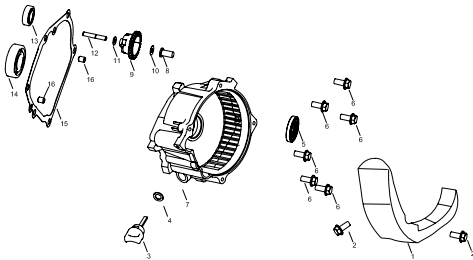

## 7500W Generator

Cylinder head system assy.

**A**

APA Part No.	Description
APG3075-A-01-JD	HEAD COVER COMP. BOLT
APG3075-A-02-JD	HEAD COVER WASHER COMP
APG3075-A-03-JD	WASHER COVER PACKING
APG3075-A-04-JD	HEAD COVER COMP
APG3075-A-05-JD	HEAD COVER PACKING
APG3075-A-06-JD	FLANGE BOLT (M10X 80)
APG3075-A-07-JD	SPARK PLUG
APG3075-A-08-JD	EXHAUST PIPE STUD BOLT
APG3075-A-09-JD	CYLINDER HEAD COMP
APG3075-A-10-JD	CARBURETOR STUD BOLT
APG3075-A-11-JD	CYLINDER HEAD SEALING PAD
APG3075-A-12-JD	DOWEL PIN ( $\phi 10 \times \phi 12 \times 20$ )
APG3075-A-13-JD	AIR CLEANER STAY

## 7500W Generator

Cylinder barrel

**B**

APA Part No.	Description
APG3075-B-01-JD	FLANGE BOLT (M6X 14)
APG3075-B-02-JD	OIL LEVEL SWITCH ASSY
APG3075-B-03-JD	O-RING (14mm)
APG3075-B-04-JD	FLANGE NUT (M10)
APG3705-B-05-JD	CRANK CASE
APG3075-B-06-JD	BALL BEARING (6207)
APG3075-B-07-JD	WASHER( $\phi 8.3 \times \phi 17 \times 1$ )
APG3075-B-08-JD	LOCK PIN (10 mm)
APG3075-B-09-JD	GOVERNOR ARM SHAFT
APG3075-B-10-JD	OIL SEAL ( $\phi 8 \times \phi 14 \times 5$ )
APG3075-B-11-JD	DRAIN PLUG WASHER (12mm)
APG3075-B-12-JD	DRAIN PLUG BOLT
APG3075-B-13-JD	OIL SEAL ( $\phi 35 \times \phi 52 \times 8$ )
APG3075-B-14-JD	OIL PROTECTOR
APG3075-B-15-JD	FLANGE BOLT

## 7500W Generator

Crankcase cover system assy.

**C**

APA Part No.	Description
APG3075-C-01-JD	DUCT COVER
APG3075-C-02-JD	FLANGE BOLT (M8 X 35)
APG3075-C-03-JD	OIL SCALE
APG3075-C-04-JD	OIL SCALE SEAL RING
APG3075-C-05-JD	OIL SEAL( $\phi 35 \times \phi 52 \times 8$ )
APG3075-C-06-JD	FLANGE BOLT (M8X35)
APG3075-C-07-JD	CRANKCASE COVER
APG3075-C-08-JD	GOVERNOR GEAR WASHER (6 mm)
APG3075-C-09-JD	GOVERNOR GEAR
APG3075-C-10-JD	SLIDER SHAFT
APG3075-C-11-JD	SLIDER WASHER (6 mm)
APG3075-C-12-JD	GOVERNOR SLIDER
APG3075-C-13-JD	BALL BEARING (6202)
APG3075-C-14-JD	BALL BEARING (6207)
APG3075-C-15-JD	CRANKCASE COVER PAD
APG3075-C-16-JD	DOWEL PIN (8X12)