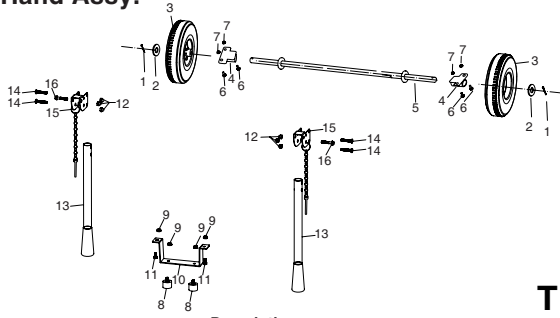

7500W Generator

Wheel & Hand Assy.

APA Part No.	Description
APGG7500-T-01-JD	PIN SPLIT
APGG7500-T-02-JD	WSHER PLAIN
APGG7500-T-03-JD	WHEEL
APGG7500-T-04-JD	BAFFLE
APGG7500-T-05-JD	SHAFT
APGG7500-T-06-JD	FLANGE BOLT (M6X 35)
APGG7500-T-07-JD	FLANGE NUT (M6)
APGG7500-T-08-JD	RUBBER BOLT
APGG7500-T-09-JD	FLANGE NUT
APGG7500-T-10-JD	STANDER
APGG7500-T-11-JD	FLANGE BOLT (M6X 16)
APGG7500-T-12-JD	NUT
APGG7500-T-13-JD	HANDLE
APGG7500-T-14-JD	BOLT
APGG7500-T-15-JD	BRACKET WITH LOCK PIN
APGG7500-T-16-JD	FLANGE BOLT

Distributed by:
ALL-POWER AMERICA
730 S. Epperson Dr.
City Of Industry, CA91748
www.allpoweramerica.com